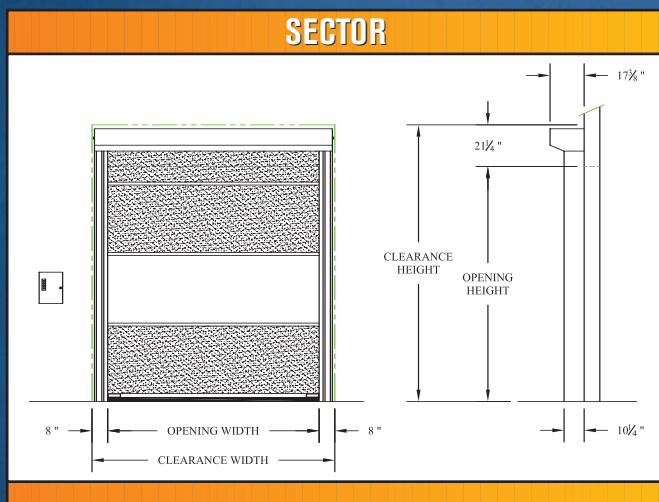

Self Supporting Side Frame

Includes full roll and motor covers. High luster galvanized finish resists corrosion and is long lasting. Compact design fits into tight spaces. Sizes up to 16 x 16.

Breakaway Bottom Beam

Door Panel

PVC coated, polyester reinforced, self extinguishing curtain material (Red, Orange or Blue, also available in clear PVC). Modular design connects curtain and vision panels to wind ribs providing resistance to positive and negative pressures (has slide in, slide out panels).

Safety Systems

Wireless, failsafe self monitoring reversing edge and two fixed photocells are standard.

Emergency Egress

User friendly egress system requires a "flip of the handle" on the side frame to open any door in the closed position in the event of a power outage. Thru wall option also available.

Opening speed	Up to 50 ips
Maximum size:	16' x 16'
Max wind resistance	Up to 55/MPH
Type of balancing	Modular counterweights
Type of curtain	PVC coated polyester fabric and transparent PVC panels, inserted into aluminium extrusions
Self-extinguishing class	PVC coated polyester fabric = class 2 transparent PVC = DIN 4102
Reversing edge	Wireless, Failsafe (highly sensitive self-monitoring edge)
Control panel	Electronic inverter control/frequency drive (UL, CSA and NEMA 4 in the USA and Canada)
Activation	Motion Sensors, Floor Loops, Pull Cords, Radio Controls or any device that sends an electrical signal
Curtain colors	Red, orange, blue and clear PVC
Warranty	Two year unlimited cycle warranty on all mechanical and electrical components