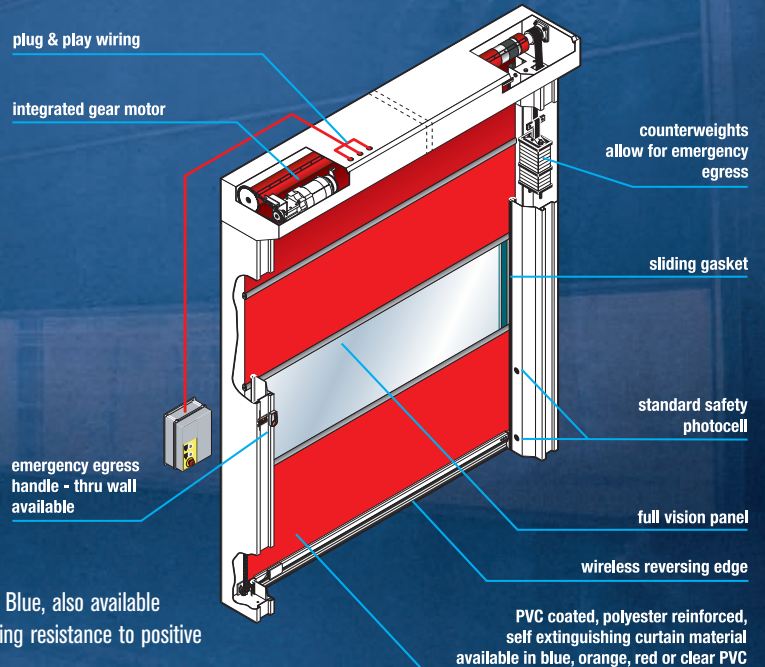

Self Supporting Side Frame

Includes full roll and motor covers. High luster galvanized finish resists corrosion and is long lasting. Compact design fits into tight spaces. Sizes up to 16 x 16.

Breakaway Bottom Beam

Door Panel

PVC coated, polyester reinforced, self extinguishing curtain material (Red, Orange or Blue, also available in clear PVC). Modular design connects curtain and vision panels to wind ribs providing resistance to positive and negative pressures (has slide in, slide out panels).

Safety Systems

Wireless, failsafe self monitoring reversing edge and two fixed photocells are standard.

Emergency Egress

User friendly egress system requires a "flip of the handle" on the side frame to open any door in the closed position in the event of a power outage. Thru wall option also available.

Opening speed	Up to 50 ips
Maximum size:	16' x 16'
Max wind resistance	Up to 55/MPH
Type of balancing	Modular counterweights
Type of curtain	PVC coated polyester fabric and transparent PVC panels, inserted into aluminium extrusions
Self-extinguishing class	PVC coated polyester fabric = class 2 transparent PVC = DIN 4102
Reversing edge	Wireless, Failsafe (highly sensitive self-monitoring edge)
Control panel	Electronic inverter control/frequency drive (UL, CSA and NEMA 4 in the USA and Canada)
Activation	Motion Sensors, Floor Loops, Pull Cords, Radio Controls or any device that sends an electrical signal
Curtain colors	Red, orange, blue and clear PVC
Warranty	Two year unlimited cycle warranty on all mechanical and electrical components